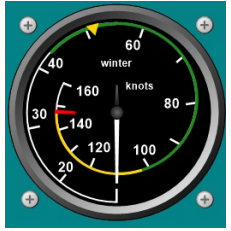

Airspeed Indicator Knots Reverse

Displays airspeed in knots