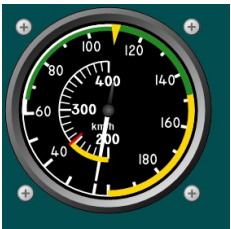

### Chronometer - Clock Only

Displays a Digital Chronometer showing the current local time

### Comm Radio

Sets the frequency for the Com Radio

### Transponder

Sets the squawk for the transponder

### Airspeed Indicator km/h Antares 18S

Displays airspeed in kilometers per hour (km/h)